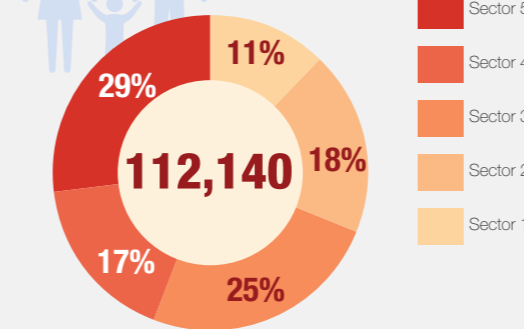

Overview

Internally Displaced Persons (IDPs) have been sheltering at the Bentiu protection of civilian (PoC) site since December 2013. There are currently 112,140 IDPs seeking protection in the site. Humanitarian partners and UNMISS are working with the communities to improve the living conditions in the site.

Supported by

Funded by European Union Humanitarian Aid

Schweizerische Eidgenossenschaft
Confédération suisse
Confederazione Svizzera
Confederaziun svizra

UKaid
from the British people

USAID
FROM THE AMERICAN PEOPLE

Population Heat Map for Bentiu PoC

Population per Sector

SqM per Person

Population <5 and ≥5 years

Population living in communal shelters and tents

Male and Female Population breakdown

PoC Structures*

Population trend Dec 2015 - Oct 2017