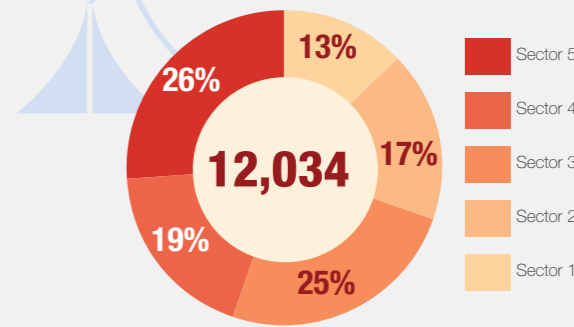

Overview

Internally Displaced Persons (IDPs) have been sheltering at the Bentiu protection of civilian (PoC) site since December 2013. There are currently 112,140 IDPs seeking protection in the site. Humanitarian partners and UNMISS are working with the communities to improve the living conditions in the site.

Population Heat Map for Bentiu PoC

Population per Sector

SqM per Person

Population <5 and ≥5 years

Population living in communal shelters and tents

Male and Female Population breakdown

PoC Structures*

Population trend Dec 2015 - Oct 2017