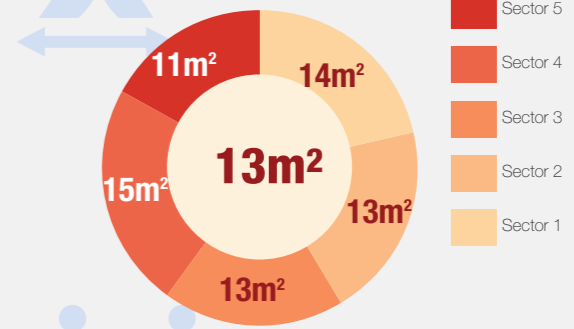

Overview

Internally Displaced Persons (IDPs) have been sheltering at the Bentiu protection of civilian (PoC) site since December 2013. There are currently 112,140 IDPs seeking protection in the site. Humanitarian partners and UNMISS are working with the communities to improve the living conditions in the site.

Population Heat Map for Bentiu PoC

Population per Sector

SqM per Person

Population <5 and ≥5 years

Population living in communal shelters and tents

Male and Female Population breakdown

PoC Structures*

Population trend Dec 2015 - Oct 2017