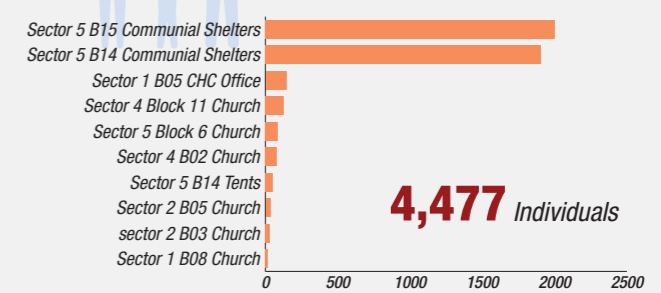

Overview

Internally Displaced Persons (IDPs) have been sheltering at the Bentiu protection of civilian (PoC) site since December 2013. There are currently 112,140 IDPs seeking protection in the site. Humanitarian partners and UNMISS are working with the communities to improve the living conditions in the site.

Population Heat Map for Bentiu PoC

Population per Sector

SqM per Person

Population <5 and ≥5 years

Population living in communal shelters and tents

Male and Female Population breakdown

PoC Structures*

Population trend Dec 2015 - Oct 2017