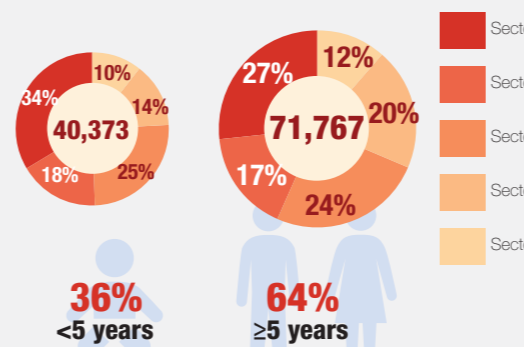

Overview

Internally Displaced Persons (IDPs) have been sheltering at the Bentiu protection of civilian (PoC) site since December 2013. There are currently 112,140 IDPs seeking protection in the site. Humanitarian partners and UNMISS are working with the communities to improve the living conditions in the site.

Population Heat Map for Bentiu PoC

Population per Sector

SqM per Person

Population <5 and ≥5 years

Population living in communal shelters and tents

Male and Female Population breakdown

PoC Structures*

Population trend Dec 2015 - Oct 2017