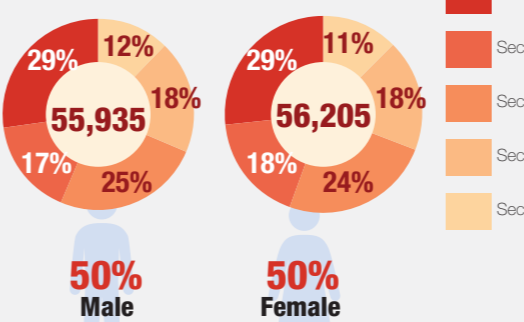

Overview

Internally Displaced Persons (IDPs) have been sheltering at the Bentiu protection of civilian (PoC) site since December 2013. There are currently 112,140 IDPs seeking protection in the site. Humanitarian partners and UNMISS are working with the communities to improve the living conditions in the site.

Population Heat Map for Bentiu PoC

Population per Sector

SqM per Person

Population <5 and ≥5 years

Population living in communal shelters and tents

Male and Female Population breakdown

PoC Structures*

Population trend Dec 2015 - Oct 2017