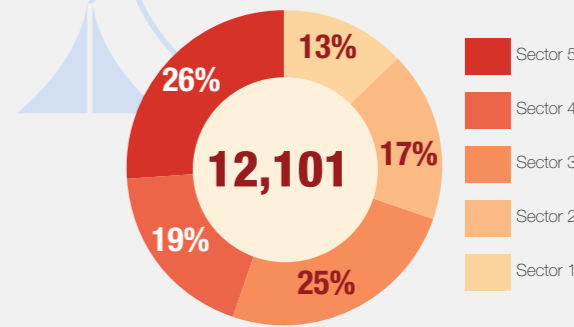

Overview

As of the 15 February 2017, the total number of internally displaced persons (IDPs) in the UN Mission in South Sudan's Protection of Civilians (PoC) site in Bentiu was 118,851 individuals. The first round February 2017 population count was held in Bentiu PoC from the 13 - 15 February 2017. Compared to the previous count conducted in end January, the population decreased from 120,011 individuals to 118,851 individuals.

Population Heat Map for Bentiu PoC

Population per Sector

SqM per Person

Population <5 and ≥5 years

Population living in communal shelters and tents

Male and Female Population breakdown

PoC Structures*

Population trend Dec 2015 - Feb 2017