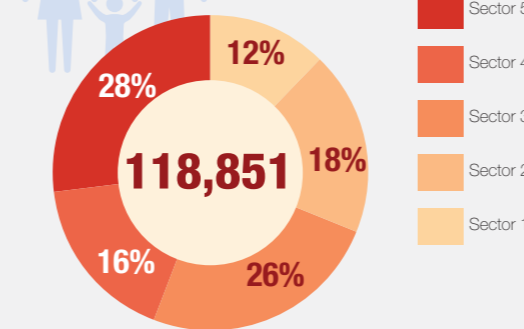

Overview

As of the 15 February 2017, the total number of internally displaced persons (IDPs) in the UN Mission in South Sudan's Protection of Civilians (PoC) site in Bentiu was 118,851 individuals. The first round February 2017 population count was held in Bentiu PoC from the 13 - 15 February 2017. Compared to the previous count conducted in end January, the population decreased from 120,011 individuals to 118,851 individuals.

Population Heat Map for Bentiu PoC

Population per Sector

SqM per Person

Population <5 and ≥5 years

Population living in communal shelters and tents

Male and Female Population breakdown

PoC Structures*

Population trend Dec 2015 - Feb 2017