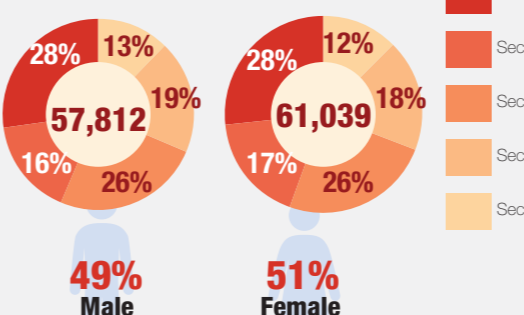

Overview

As of the 15 February 2017, the total number of internally displaced persons (IDPs) in the UN Mission in South Sudan's Protection of Civilians (PoC) site in Bentiu was 118,851 individuals. The first round February 2017 population count was held in Bentiu PoC from the 13 - 15 February 2017. Compared to the previous count conducted in end January, the population decreased from 120,011 individuals to 118,851 individuals.

Population Heat Map for Bentiu PoC

Population per Sector

SqM per Person

Population <5 and ≥5 years

Population living in communal shelters and tents

Male and Female Population breakdown

PoC Structures*

Population trend Dec 2015 - Feb 2017