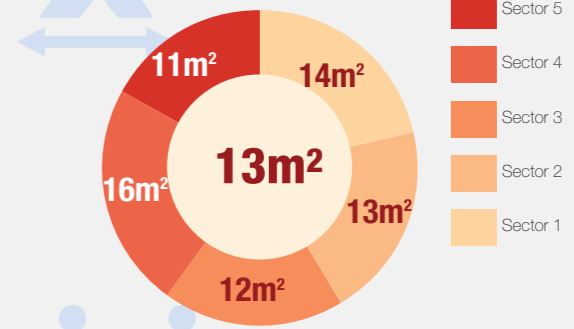

Overview

As of the 15 February 2017, the total number of internally displaced persons (IDPs) in the UN Mission in South Sudan's Protection of Civilians (PoC) site in Bentiu was 118,851 individuals. The first round February 2017 population count was held in Bentiu PoC from the 13 - 15 February 2017. Compared to the previous count conducted in end January, the population decreased from 120,011 individuals to 118,851 individuals.

Population Heat Map for Bentiu PoC

Population per Sector

SqM per Person

Population <5 and ≥5 years

Population living in communal shelters and tents

Male and Female Population breakdown

PoC Structures*

Population trend Dec 2015 - Feb 2017