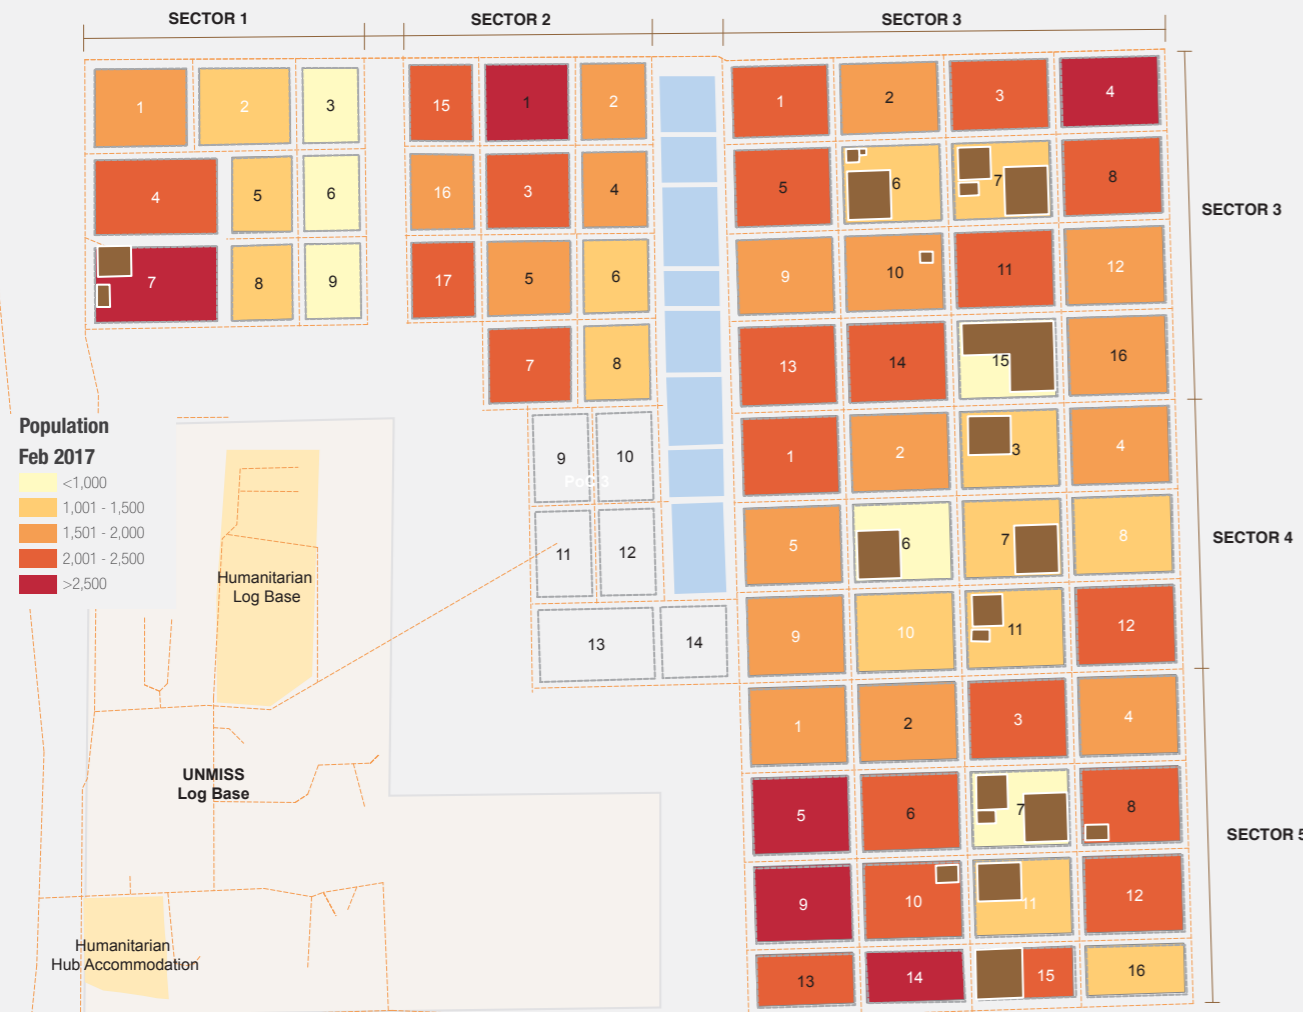

Overview

As of the 15 February 2017, the total number of internally displaced persons (IDPs) in the UN Mission in South Sudan's Protection of Civilians (PoC) site in Bentiu was 118,851 individuals. The first round February 2017 population count was held in Bentiu PoC from the 13 - 15 February 2017. Compared to the previous count conducted in end January, the population decreased from 120,011 individuals to 118,851 individuals.

Population Heat Map for Bentiu PoC

Population per Sector

SqM per Person

Population <5 and ≥5 years

Population living in communal shelters and tents

Male and Female Population breakdown

PoC Structures*

Population trend Dec 2015 - Feb 2017