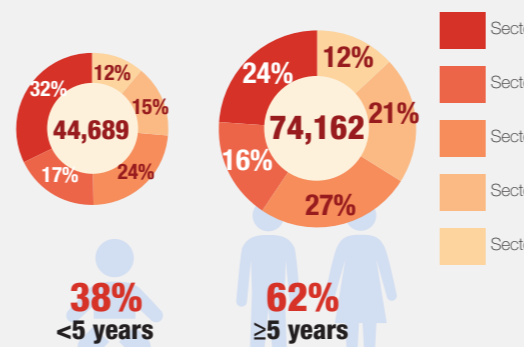

Overview

As of the 15 February 2017, the total number of internally displaced persons (IDPs) in the UN Mission in South Sudan's Protection of Civilians (PoC) site in Bentiu was 118,851 individuals. The first round February 2017 population count was held in Bentiu PoC from the 13 - 15 February 2017. Compared to the previous count conducted in end January, the population decreased from 120,011 individuals to 118,851 individuals.

Population Heat Map for Bentiu PoC

Population per Sector

SqM per Person

Population <5 and ≥5 years

Population living in communal shelters and tents

Male and Female Population breakdown

PoC Structures*

Population trend Dec 2015 - Feb 2017