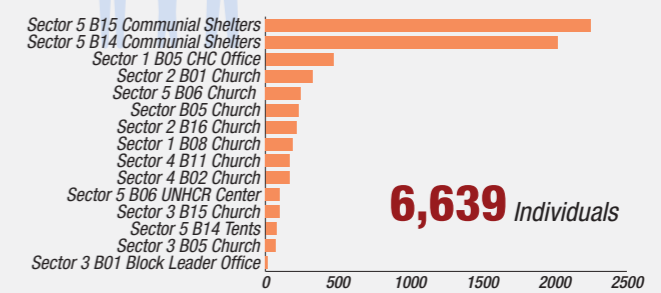

Overview

As of the 15 February 2017, the total number of internally displaced persons (IDPs) in the UN Mission in South Sudan's Protection of Civilians (PoC) site in Bentiu was 118,851 individuals. The first round February 2017 population count was held in Bentiu PoC from the 13 - 15 February 2017. Compared to the previous count conducted in end January, the population decreased from 120,011 individuals to 118,851 individuals.

Population Heat Map for Bentiu PoC

Population per Sector

SqM per Person

Population <5 and ≥5 years

Population living in communal shelters and tents

Male and Female Population breakdown

PoC Structures*

Population trend Dec 2015 - Feb 2017