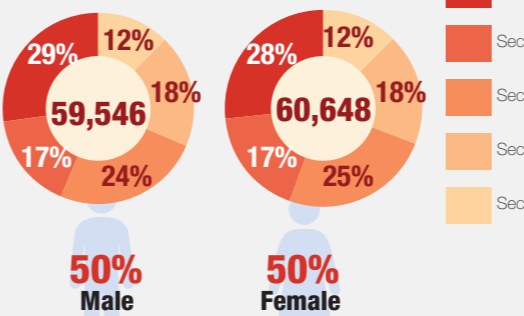

**Population Heat Map for Bentiu PoC**

**Population per Sector**

**SqM per Person**

**Population <5 and ≥5 years**

**Population living in communal shelters and tents**

**Male and Female Population breakdown**

**PoC Structures\***

**Population trend Dec 2015 - Apr 2017**