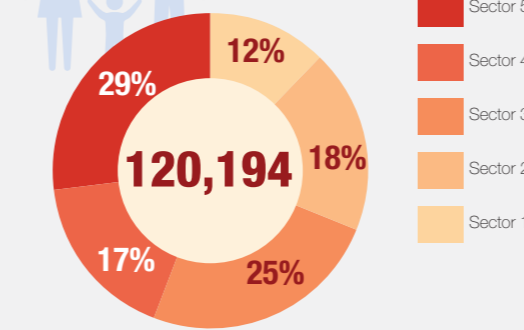

**Overview**

Internally Displaced Persons (IDPs) have been sheltering at the Bentiu protection of civilian site (PoC) since December 2013. There are currently 120,194 IDPs seeking protection in the site. Humanitarian partners and UNMISS are working with the communities to improve the living conditions in the site.

**Population Heat Map for Bentiu PoC**

**Population per Sector**

**SqM per Person**

**Population <5 and ≥5 years**

**Population living in communal shelters and tents**

**Male and Female Population breakdown**