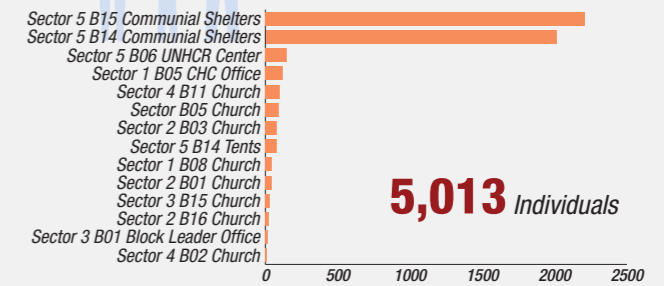

**Overview**

Internally Displaced Persons (IDPs) have been sheltering at the Bentiu protection of civilian site (PoC) since December 2013. There are currently 120,194 IDPs seeking protection in the site. Humanitarian partners and UNMISS are working with the communities to improve the living conditions in the site.

**Population Heat Map for Bentiu PoC**

**Population per Sector**

**SqM per Person**

**Population <5 and ≥5 years**

**Population living in communal shelters and tents**

**Male and Female Population breakdown**

**PoC Structures\***

**Population trend Dec 2015 - Apr 2017**