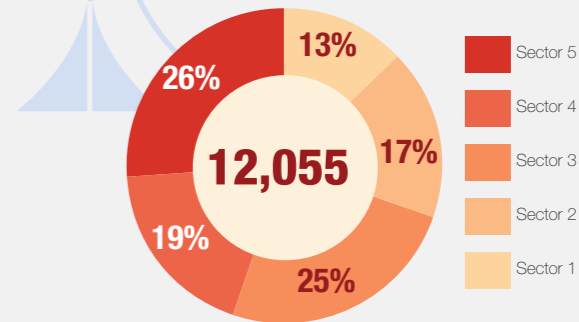

**Overview**

Internally Displaced Persons (IDPs) have been sheltering at the Bentiu protection of civilian site (PoC) since December 2013. There are currently 120,194 IDPs seeking protection in the site. Humanitarian partners and UNMISS are working with the communities to improve the living conditions in the site.

**Population Heat Map for Bentiu PoC**

**Population per Sector**

**SqM per Person**

**Population <5 and ≥5 years**

**Population living in communal shelters and tents**

**Male and Female Population breakdown**

**PoC Structures\***

**Population trend Dec 2015 - Apr 2017**