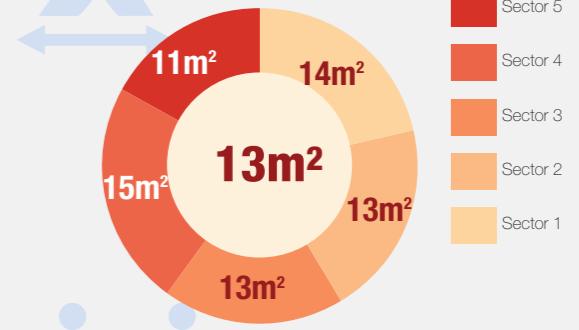

**Overview**

Internally Displaced Persons (IDPs) have been sheltering at the Bentiu protection of civilian site (PoC) since December 2013. There are currently 120,194 IDPs seeking protection in the site. Humanitarian partners and UNMISS are working with the communities to improve the living conditions in the site.

**Population Heat Map for Bentiu PoC**

**Population per Sector**

**SqM per Person**

**Population <5 and ≥5 years**

**Population living in communal shelters and tents**

**Male and Female Population breakdown**