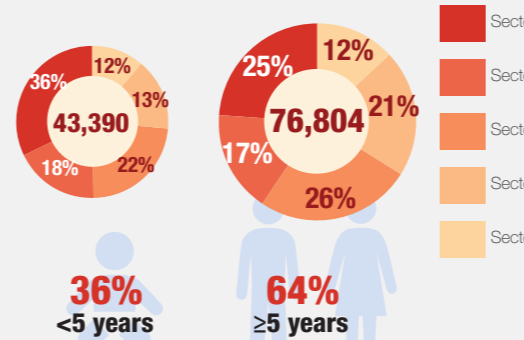

**Overview**

Internally Displaced Persons (IDPs) have been sheltering at the Bentiu protection of civilian site (PoC) since December 2013. There are currently 120,194 IDPs seeking protection in the site. Humanitarian partners and UNMISS are working with the communities to improve the living conditions in the site.

**Population Heat Map for Bentiu PoC**

**Population per Sector**

**SqM per Person**

**Population <5 and ≥5 years**

**Population living in communal shelters and tents**

**Male and Female Population breakdown**

**PoC Structures\***

**Population trend Dec 2015 - Apr 2017**