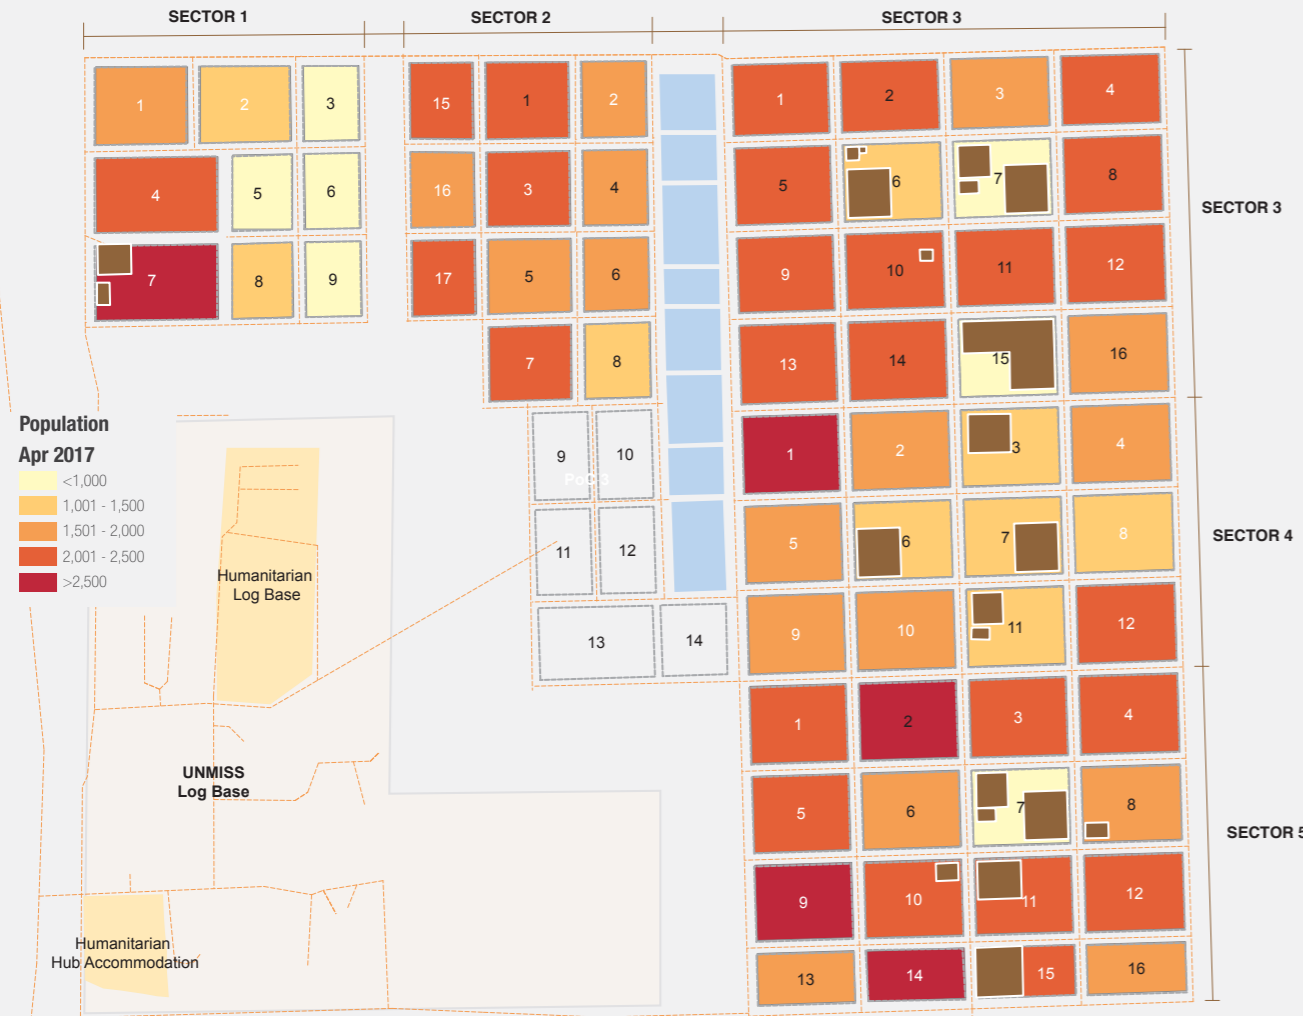

**Overview**

Internally Displaced Persons (IDPs) have been sheltering at the Bentiu protection of civilian site (PoC) since December 2013. There are currently 120,194 IDPs seeking protection in the site. Humanitarian partners and UNMISS are working with the communities to improve the living conditions in the site.

**Population Heat Map for Bentiu PoC**

**Population per Sector**

**SqM per Person**

**Population <5 and ≥5 years**

**Population living in communal shelters and tents**

**Male and Female Population breakdown**

**PoC Structures\***

**Population trend Dec 2015 - Apr 2017**