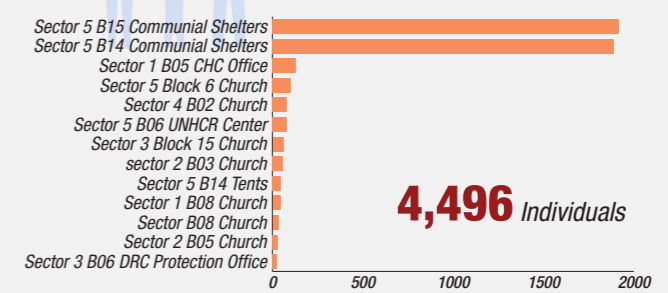

Overview

Internally Displaced Persons (IDPs) have been sheltering at the Bentiu protection of civilian (PoC) site since December 2013. There are currently 114,683 IDPs seeking protection in the site. Humanitarian partners and UNMISS are working with the communities to improve the living conditions in the site.

Population Heat Map for Bentiu PoC

Population per Sector

SqM per Person

Population <5 and ≥5 years

Population living in communal shelters and tents

Male and Female Population breakdown

PoC Structures*

Population trend Dec 2015 - Jul 2017