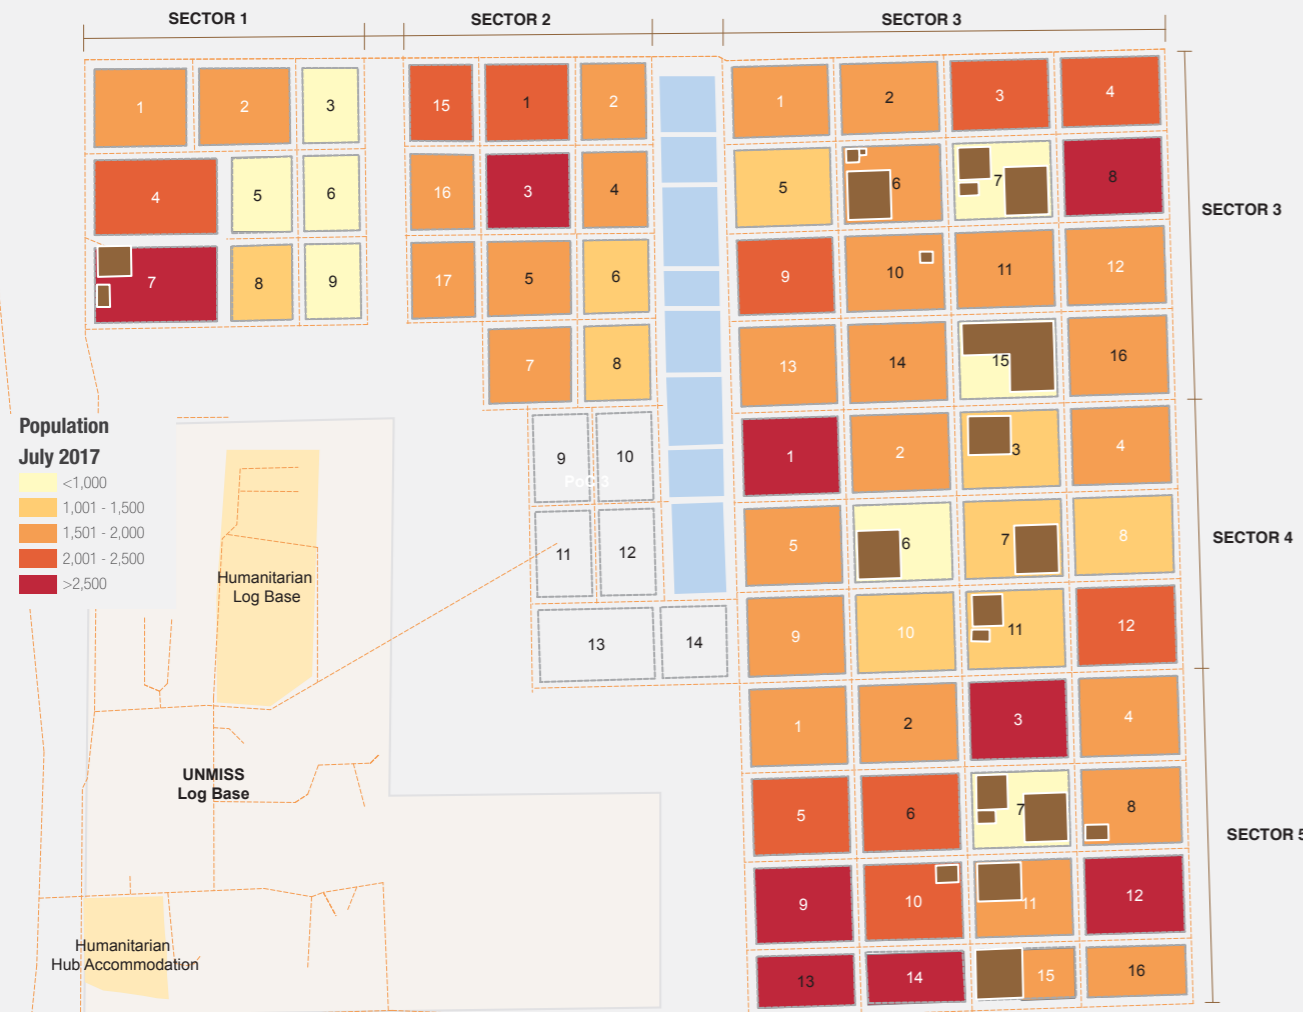

Overview

Internally Displaced Persons (IDPs) have been sheltering at the Bentiu protection of civilian (PoC) site since December 2013. There are currently 114,683 IDPs seeking protection in the site. Humanitarian partners and UNMISS are working with the communities to improve the living conditions in the site.

Population Heat Map for Bentiu PoC

Population per Sector

SqM per Person

Population <5 and ≥5 years

Population living in communal shelters and tents

Male and Female Population breakdown

PoC Structures*

Population trend Dec 2015 - Jul 2017