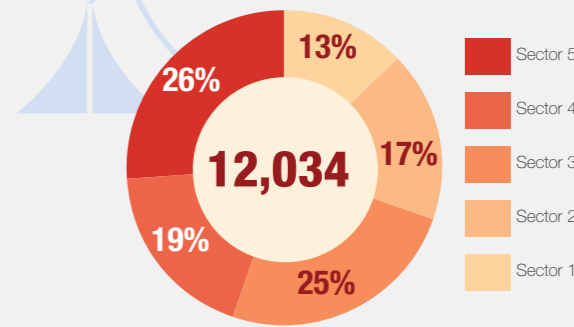

Overview

Internally Displaced Persons (IDPs) have been sheltering at the Bentiu protection of civilian (PoC) site since December 2013. There are currently 114,683 IDPs seeking protection in the site. Humanitarian partners and UNMISS are working with the communities to improve the living conditions in the site.

Population Heat Map for Bentiu PoC

Population per Sector

SqM per Person

Population <5 and ≥5 years

Population living in communal shelters and tents

Male and Female Population breakdown

PoC Structures*

Population trend Dec 2015 - Jul 2017