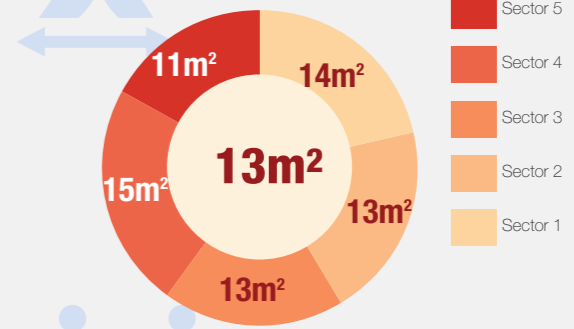

Overview

Internally Displaced Persons (IDPs) have been sheltering at the Bentiu protection of civilian (PoC) site since December 2013. There are currently 114,683 IDPs seeking protection in the site. Humanitarian partners and UNMISS are working with the communities to improve the living conditions in the site.

Population Heat Map for Bentiu PoC

Population per Sector

SqM per Person

Population <5 and ≥5 years

Population living in communal shelters and tents

Male and Female Population breakdown

PoC Structures*

Population trend Dec 2015 - Jul 2017