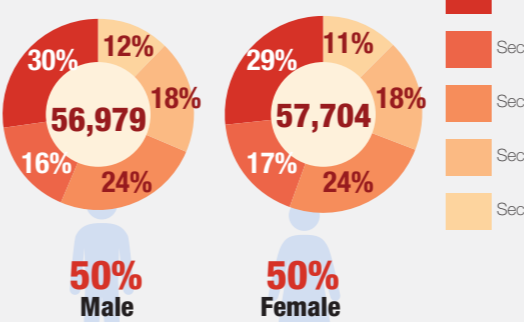

Overview

Internally Displaced Persons (IDPs) have been sheltering at the Bentiu protection of civilian (PoC) site since December 2013. There are currently 114,683 IDPs seeking protection in the site. Humanitarian partners and UNMISS are working with the communities to improve the living conditions in the site.

Population Heat Map for Bentiu PoC

Population per Sector

SqM per Person

Population <5 and ≥5 years

Population living in communal shelters and tents

Male and Female Population breakdown

PoC Structures*

Population trend Dec 2015 - Jul 2017