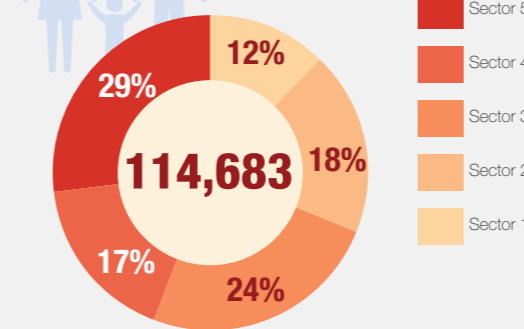

Overview

Internally Displaced Persons (IDPs) have been sheltering at the Bentiu protection of civilian (PoC) site since December 2013. There are currently 114,683 IDPs seeking protection in the site. Humanitarian partners and UNMISS are working with the communities to improve the living conditions in the site.

Supported by

Funded by European Union Humanitarian Aid

Schweizerische Eidgenossenschaft
Confédération suisse
Confederazione Svizzera
Confederaziun svizra

UKaid
from the British people

USAID
FROM THE AMERICAN PEOPLE

Population Heat Map for Bentiu PoC

Population per Sector

SqM per Person

Population <5 and ≥5 years

Population living in communal shelters and tents

Male and Female Population breakdown

PoC Structures*

Population trend Dec 2015 - Jul 2017