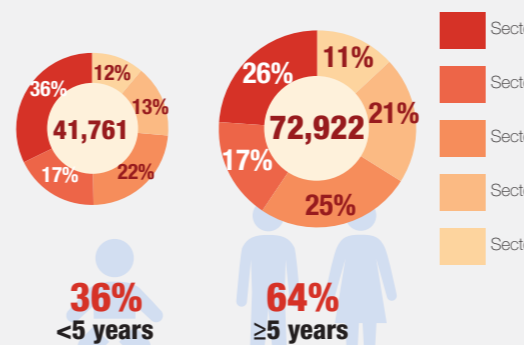

Overview

Internally Displaced Persons (IDPs) have been sheltering at the Bentiu protection of civilian (PoC) site since December 2013. There are currently 114,683 IDPs seeking protection in the site. Humanitarian partners and UNMISS are working with the communities to improve the living conditions in the site.

Population Heat Map for Bentiu PoC

Population per Sector

SqM per Person

Population <5 and ≥5 years

Population living in communal shelters and tents

Male and Female Population breakdown

PoC Structures*

Population trend Dec 2015 - Jul 2017