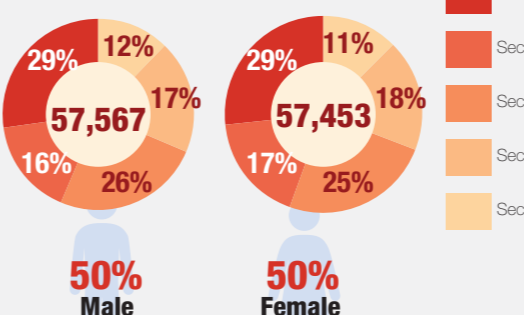

**Population Heat Map for Bentiu PoC**

Population per Sector

SqM per Person

Population <5 and ≥5 years

Population living in communal shelters and tents

Male and Female Population breakdown

PoC Structures\*

**Population trend Dec 2015 - Sep 2017**