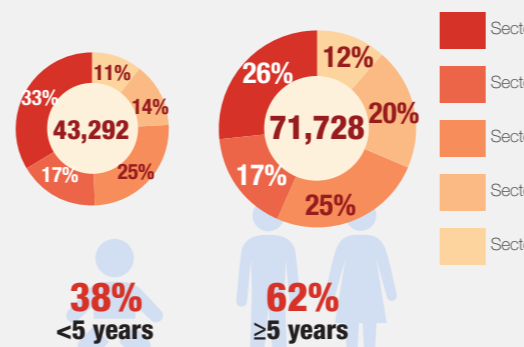

**Overview**

Internally Displaced Persons (IDPs) have been sheltering at the Bentiu protection of civilian (PoC) site since December 2013. There are currently 115,020 IDPs seeking protection in the site. Humanitarian partners and UNMISS are working with the communities to improve the living conditions in the site.

**Population Heat Map for Bentiu PoC**

Population per Sector

SqM per Person

Population <5 and ≥5 years

Population living in communal shelters and tents

Male and Female Population breakdown

PoC Structures\*

**Population trend Dec 2015 - Sep 2017**