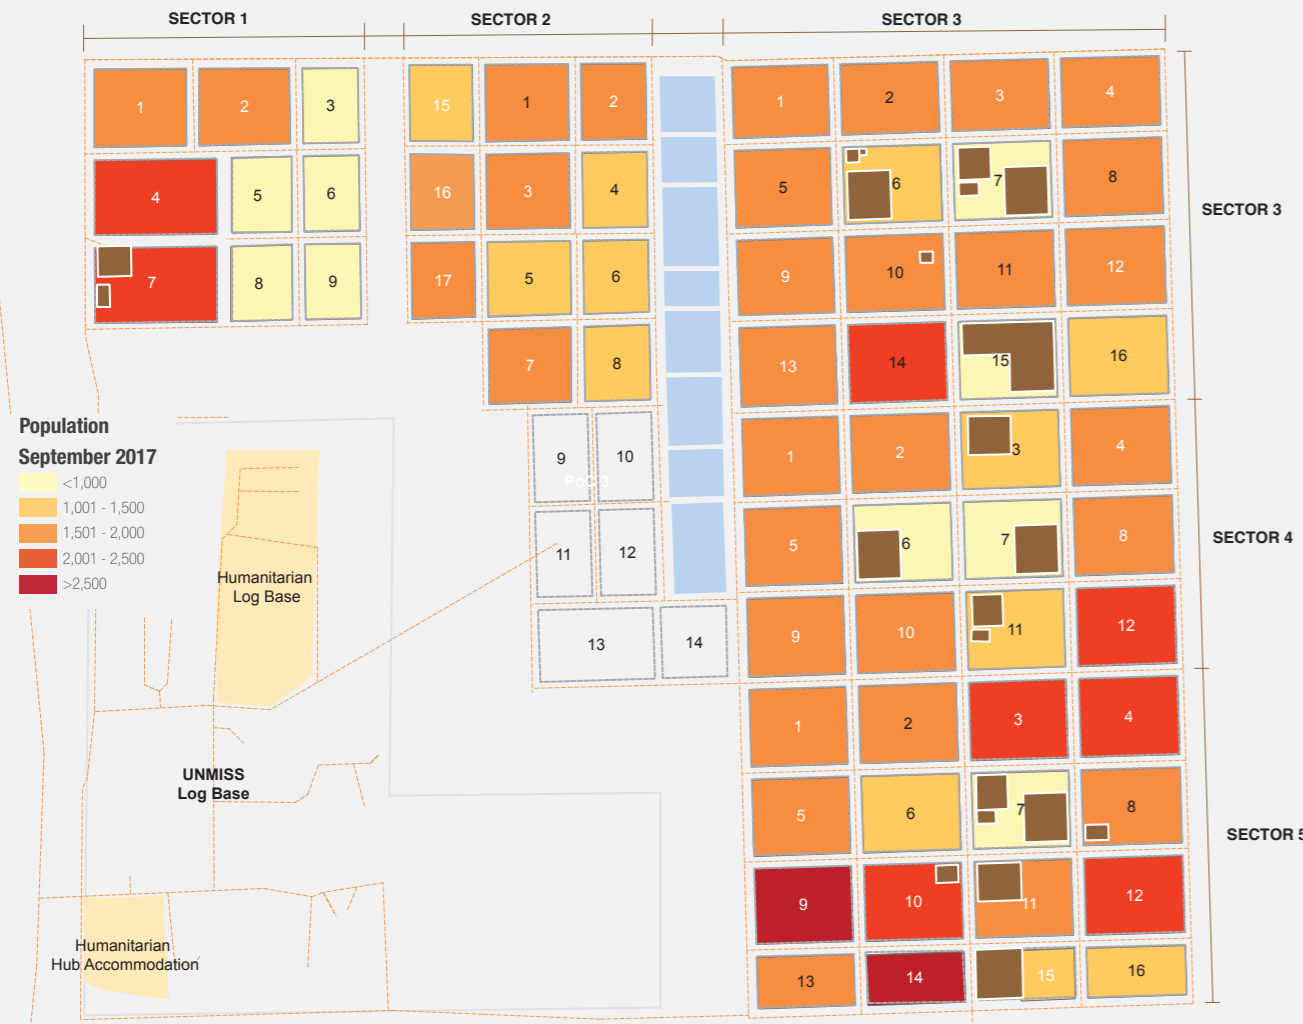

**Overview**

Internally Displaced Persons (IDPs) have been sheltering at the Bentiu protection of civilian (PoC) site since December 2013. There are currently 115,020 IDPs seeking protection in the site. Humanitarian partners and UNMISS are working with the communities to improve the living conditions in the site.

**Population Heat Map for Bentiu PoC**

Population per Sector

SqM per Person

Population <5 and ≥5 years

Population living in communal shelters and tents

Male and Female Population breakdown

PoC Structures\*

**Population trend Dec 2015 - Sep 2017**