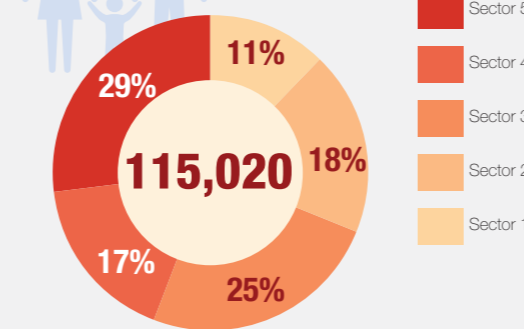

**Overview**

Internally Displaced Persons (IDPs) have been sheltering at the Bentiu protection of civilian (PoC) site since December 2013. There are currently 115,020 IDPs seeking protection in the site. Humanitarian partners and UNMISS are working with the communities to improve the living conditions in the site.

**Population Heat Map for Bentiu PoC**

Population per Sector

SqM per Person

Population <5 and ≥5 years

Population living in communal shelters and tents

Male and Female Population breakdown

PoC Structures\*

**Population trend Dec 2015 - Sep 2017**