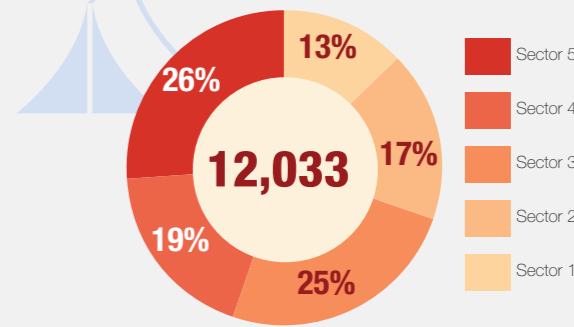

**Overview**

Internally Displaced Persons (IDPs) have been sheltering at the Bentiu protection of civilian (PoC) site since December 2013. There are currently 115,020 IDPs seeking protection in the site. Humanitarian partners and UNMISS are working with the communities to improve the living conditions in the site.

**Population Heat Map for Bentiu PoC**

Population per Sector

SqM per Person

Population <5 and ≥5 years

Population living in communal shelters and tents

Male and Female Population breakdown

PoC Structures\*

**Population trend Dec 2015 - Sep 2017**