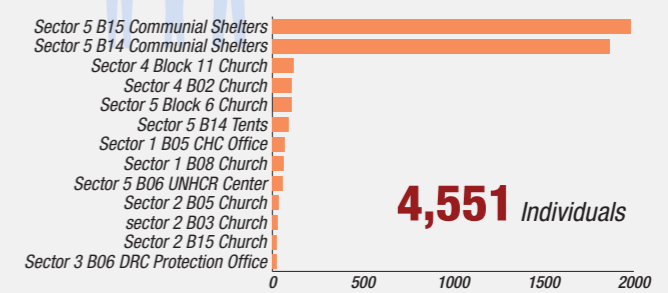

**Overview**

Internally Displaced Persons (IDPs) have been sheltering at the Bentiu protection of civilian (PoC) site since December 2013. There are currently 115,020 IDPs seeking protection in the site. Humanitarian partners and UNMISS are working with the communities to improve the living conditions in the site.

**Population Heat Map for Bentiu PoC**

Population per Sector

SqM per Person

Population <5 and ≥5 years

Population living in communal shelters and tents

Male and Female Population breakdown

PoC Structures\*

**Population trend Dec 2015 - Sep 2017**