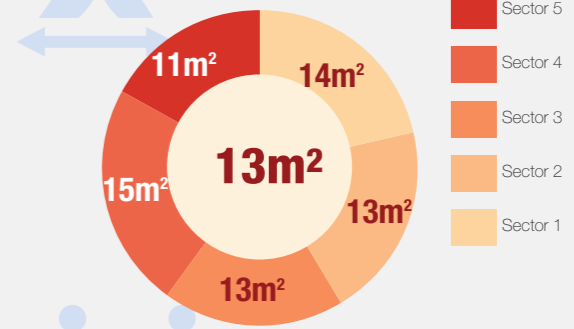

**Overview**

Internally Displaced Persons (IDPs) have been sheltering at the Bentiu protection of civilian (PoC) site since December 2013. There are currently 115,020 IDPs seeking protection in the site. Humanitarian partners and UNMISS are working with the communities to improve the living conditions in the site.

**Population Heat Map for Bentiu PoC**

Population per Sector

SqM per Person

Population <5 and ≥5 years

Population living in communal shelters and tents

Male and Female Population breakdown

PoC Structures\*

**Population trend Dec 2015 - Sep 2017**