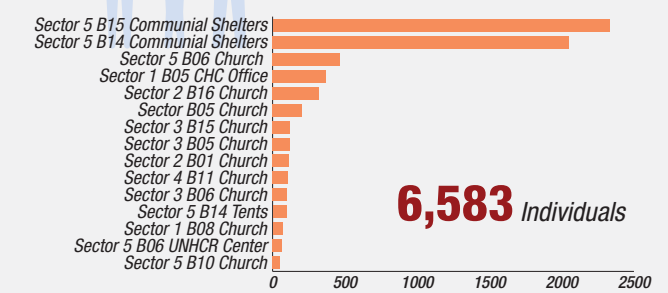

Overview

As of the 02 February 2017, the total number of internally displaced persons (IDPs) in the UN Mission in South Sudan's Protection of Civilians (PoC) site in Bentiu was 120,011 individuals. The second round January 2017 population count was held in Bentiu PoC from the 31 January to 02 February 2017. Compared to the previous count conducted in mid January, the population decreased slightly from 120,079 individuals to 120,000 individuals.

Population Heat Map for Bentiu PoC

Population per Sector

SqM per Person

Population <5 and ≥5 years

Population living in communal shelters and tents

Male and Female Population breakdown

PoC Structures*

Population trend Dec 2015 - Feb 2017