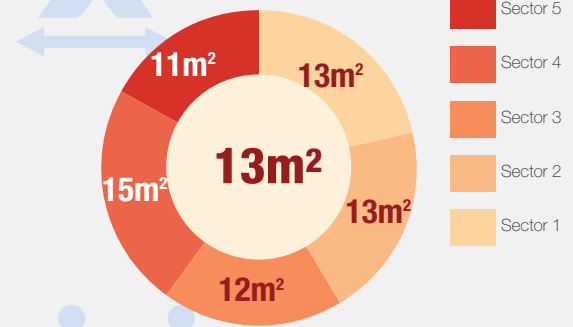

Overview

As of the 02 February 2017, the total number of internally displaced persons (IDPs) in the UN Mission in South Sudan's Protection of Civilians (PoC) site in Bentiu was 120,011 individuals. The second round January 2017 population count was held in Bentiu PoC from the 31 January to 02 February 2017. Compared to the previous count conducted in mid January, the population decreased slightly from 120,079 individuals to 120,000 individuals.

Population Heat Map for Bentiu PoC

Population per Sector

SqM per Person

Population <5 and ≥5 years

Population living in communal shelters and tents

Male and Female Population breakdown

PoC Structures*

Population trend Dec 2015 - Feb 2017