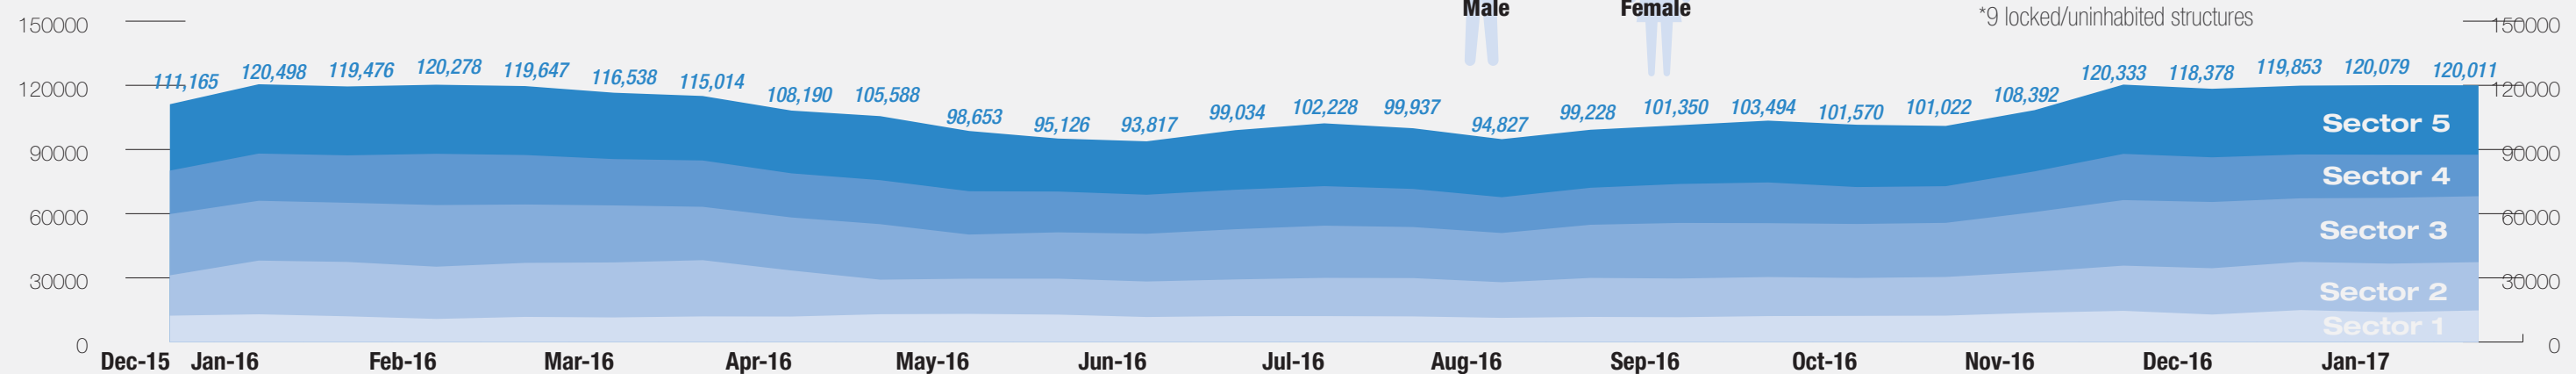

Overview

As of the 02 February 2017, the total number of internally displaced persons (IDPs) in the UN Mission in South Sudan's Protection of Civilians (PoC) site in Bentiu was 120,011 individuals. The second round January 2017 population count was held in Bentiu PoC from the 31 January to 02 February 2017. Compared to the previous count conducted in mid January, the population decreased slightly from 120,079 individuals to 120,000 individuals.

Population Heat Map for Bentiu PoC

Population per Sector

SqM per Person

Population <5 and ≥5 years

Population living in communal shelters and tents

Male and Female Population breakdown

PoC Structures*

Population trend Dec 2015 - Feb 2017