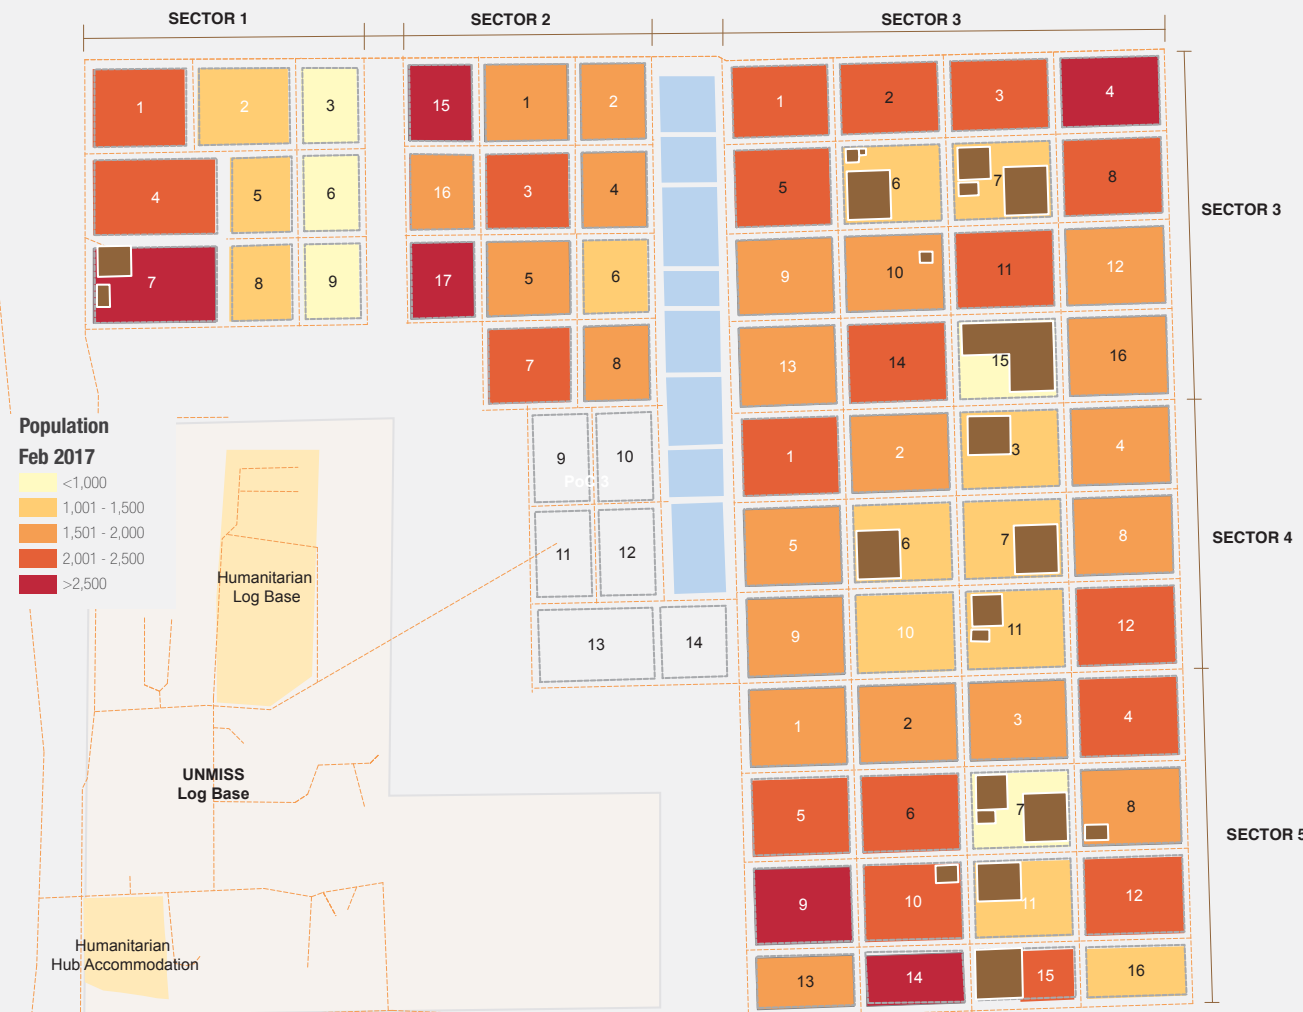

Overview

As of the 02 February 2017, the total number of internally displaced persons (IDPs) in the UN Mission in South Sudan's Protection of Civilians (PoC) site in Bentiu was 120,011 individuals. The second round January 2017 population count was held in Bentiu PoC from the 31 January to 02 February 2017. Compared to the previous count conducted in mid January, the population decreased slightly from 120,079 individuals to 120,000 individuals.

Population Heat Map for Bentiu PoC

Population per Sector

SqM per Person

Population <5 and ≥5 years

Population living in communal shelters and tents

Male and Female Population breakdown

PoC Structures*

Population trend Dec 2015 - Feb 2017

*9 locked/uninhabited structures