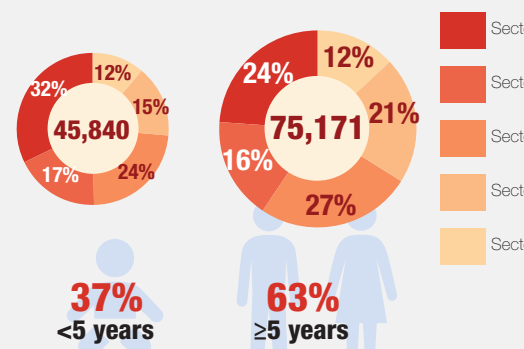

Overview

As of the 02 February 2017, the total number of internally displaced persons (IDPs) in the UN Mission in South Sudan's Protection of Civilians (PoC) site in Bentiu was 120,011 individuals. The second round January 2017 population count was held in Bentiu PoC from the 31 January to 02 February 2017. Compared to the previous count conducted in mid January, the population decreased slightly from 120,079 individuals to 120,000 individuals.

Population Heat Map for Bentiu PoC

Population per Sector

SqM per Person

Population <5 and ≥5 years

Population living in communal shelters and tents

Male and Female Population breakdown

PoC Structures*

Population trend Dec 2015 - Feb 2017