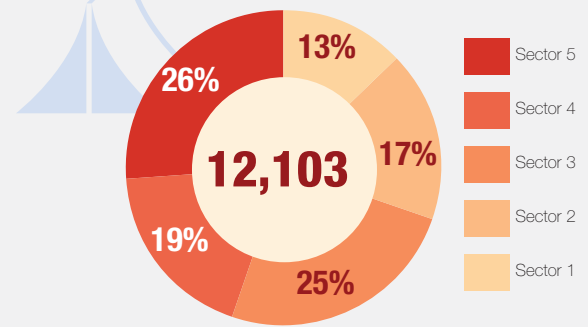

Overview

As of the 02 February 2017, the total number of internally displaced persons (IDPs) in the UN Mission in South Sudan's Protection of Civilians (PoC) site in Bentiu was 120,011 individuals. The second round January 2017 population count was held in Bentiu PoC from the 31 January to 02 February 2017. Compared to the previous count conducted in mid January, the population decreased slightly from 120,079 individuals to 120,000 individuals.

Population Heat Map for Bentiu PoC

Population per Sector

SqM per Person

Population <5 and ≥5 years

Population living in communal shelters and tents

Male and Female Population breakdown

PoC Structures*

Population trend Dec 2015 - Feb 2017