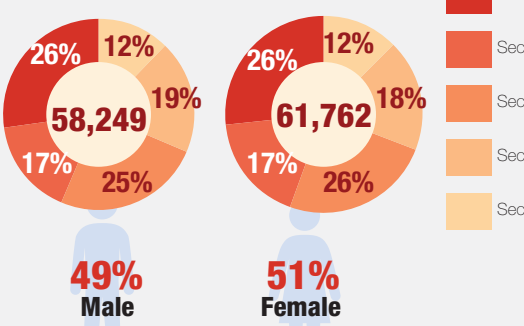

Overview

As of the 02 February 2017, the total number of internally displaced persons (IDPs) in the UN Mission in South Sudan's Protection of Civilians (PoC) site in Bentiu was 120,011 individuals. The second round January 2017 population count was held in Bentiu PoC from the 31 January to 02 February 2017. Compared to the previous count conducted in mid January, the population decreased slightly from 120,079 individuals to 120,000 individuals.

Population Heat Map for Bentiu PoC

Population per Sector

SqM per Person

Population <5 and ≥5 years

Population living in communal shelters and tents

Male and Female Population breakdown

PoC Structures*

Population trend Dec 2015 - Feb 2017