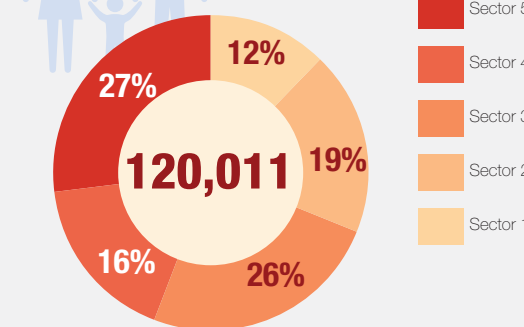

Overview

As of the 02 February 2017, the total number of internally displaced persons (IDPs) in the UN Mission in South Sudan's Protection of Civilians (PoC) site in Bentiu was 120,011 individuals. The second round January 2017 population count was held in Bentiu PoC from the 31 January to 02 February 2017. Compared to the previous count conducted in mid January, the population decreased slightly from 120,079 individuals to 120,000 individuals.

Supported by

Funded by European Union Humanitarian Aid

Schweizerische Eidgenossenschaft
Confédération suisse
Confederazione Svizzera
Confederaziun svizra

UKaid
from the British people

USAID
FROM THE AMERICAN PEOPLE

Population Heat Map for Bentiu PoC

Population per Sector

SqM per Person

Population <5 and ≥5 years

Population living in communal shelters and tents

Male and Female Population breakdown

PoC Structures*

Population trend Dec 2015 - Feb 2017